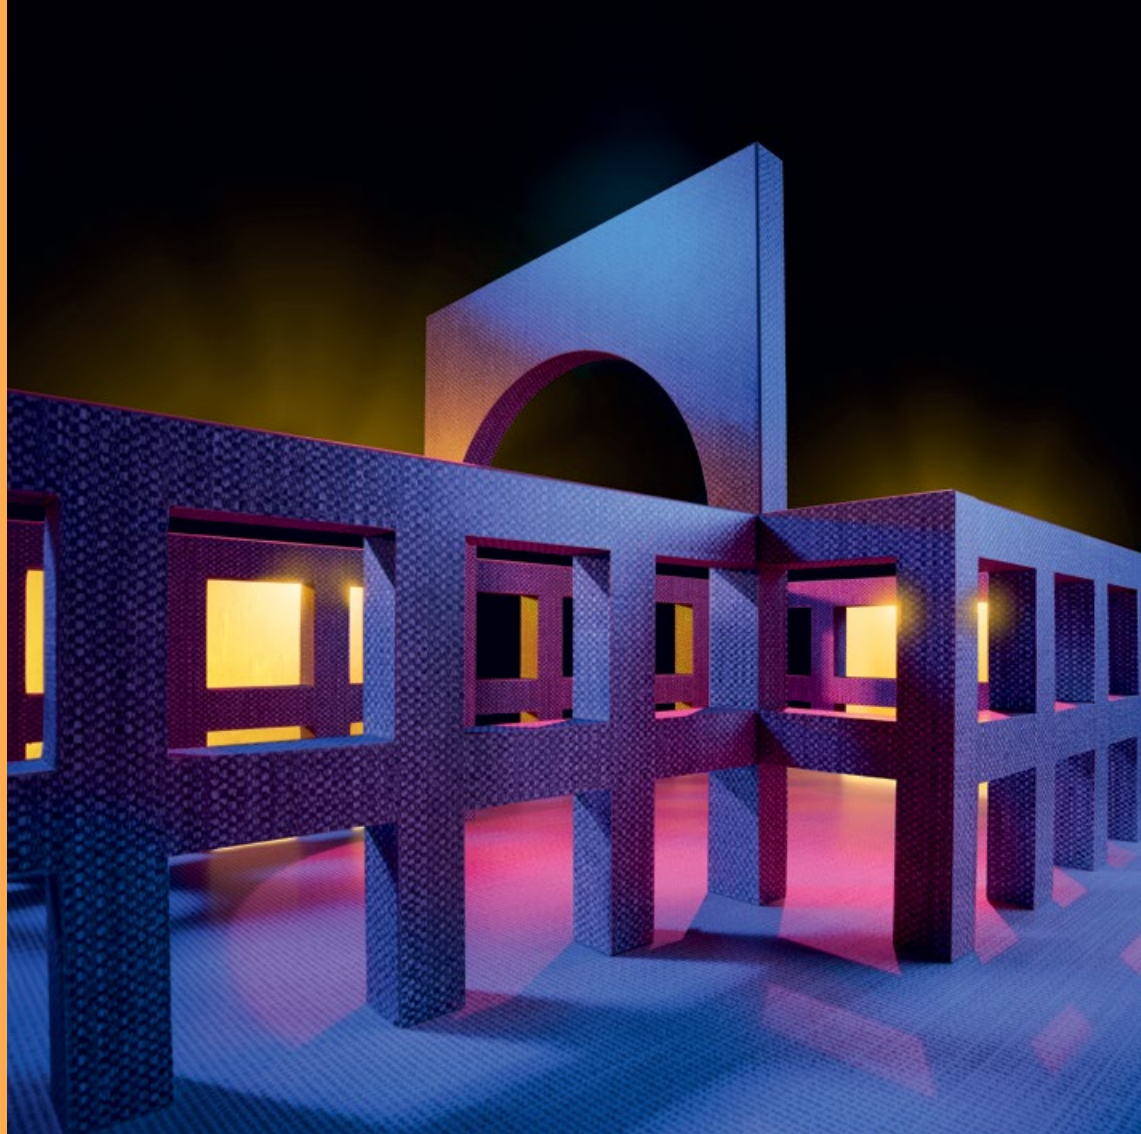

CLEAF
club

ON THE OCCASION OF MILAN DESIGN WEEK 2022, CLEAF PRESENTS CLEAF CLUB, A PROJECT DEVELOPED IN COLLABORATION WITH CAMPOS COSTA ARQUITETOS THAT AIMS TO EMPHASIZE THE IMPORTANCE OF CLUBS AS THE EPICENTER OF EXPERIMENTS IN YOUTH AND CONTEMPORARY CULTURE.