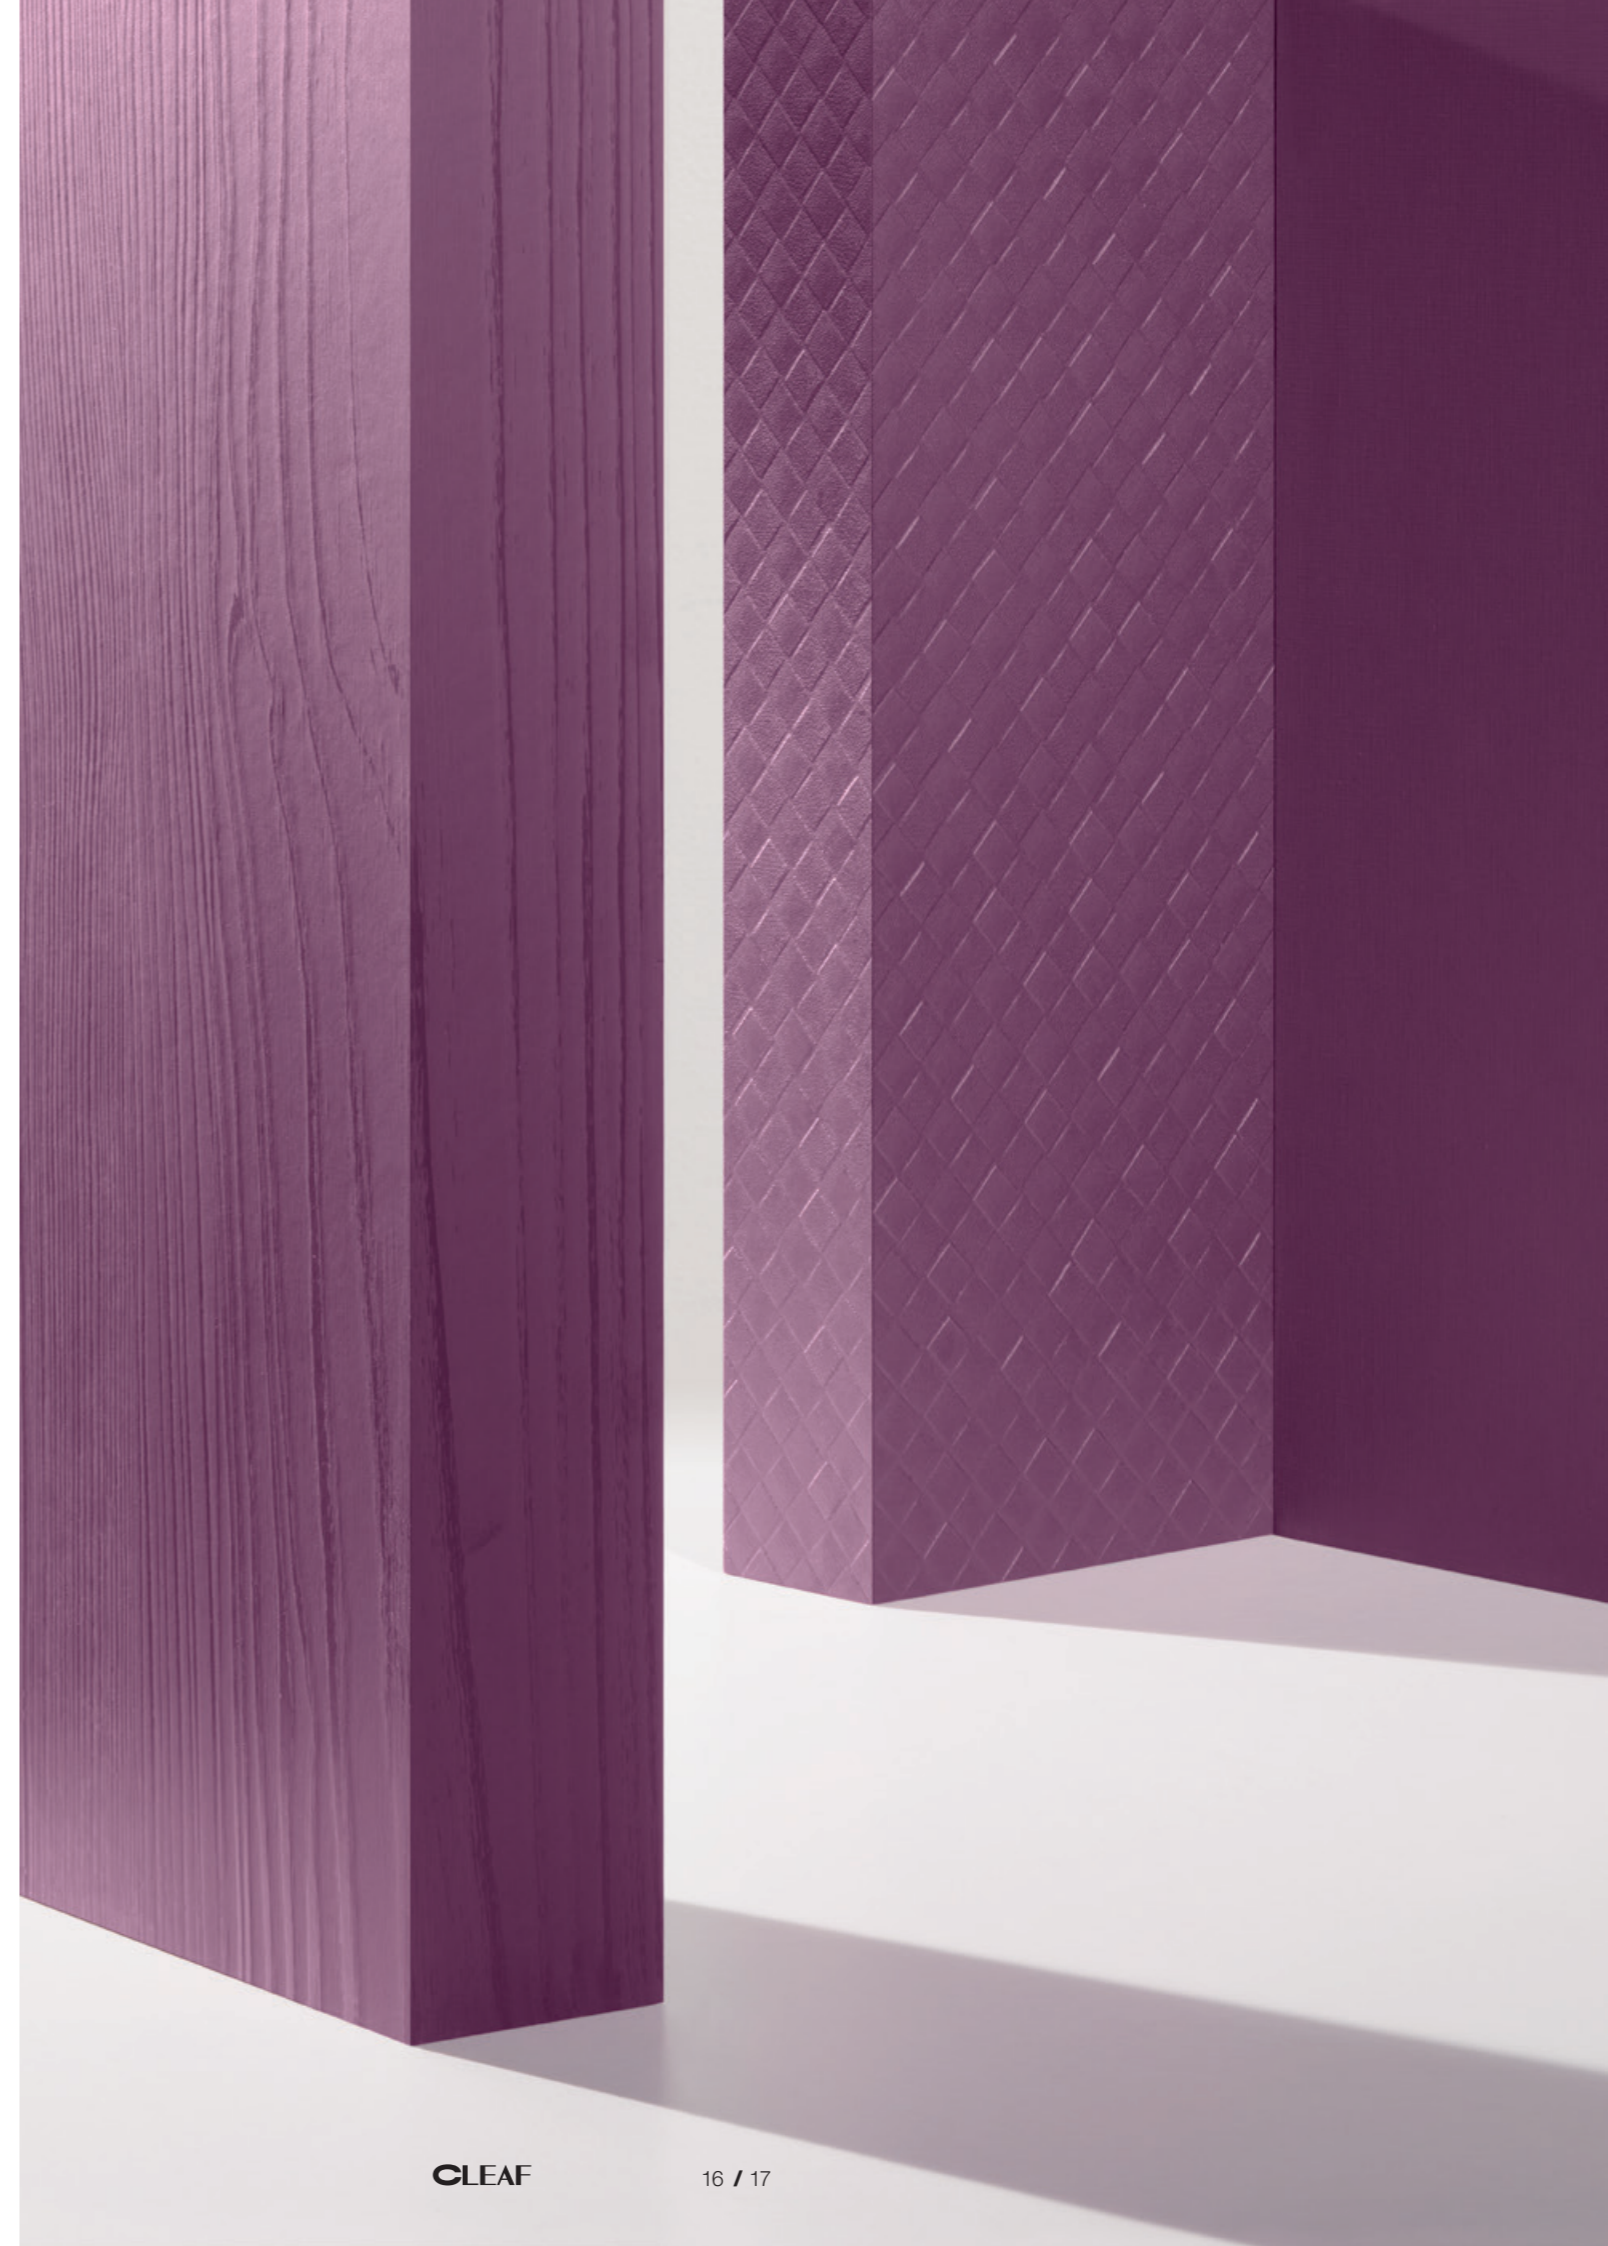

SPARKLING

Sparkling 系列呈现了一系列非传统的色彩组合，一种别具一格的组合。通过对时尚、设计趋势的仔细研究，对生活、艺术中色彩的深入分析开发而成。该系列的颜色可以作为出发点，用以创造极具特色的室内作品。

The Sparkling family presents a selection of unconventional colours, an eclectic mix developed by a careful research into trends in the world of fashion, design and an in-depth analysis of the use of colour in living and in art. The colours of the range represent the starting point for the development of unexpected nuances