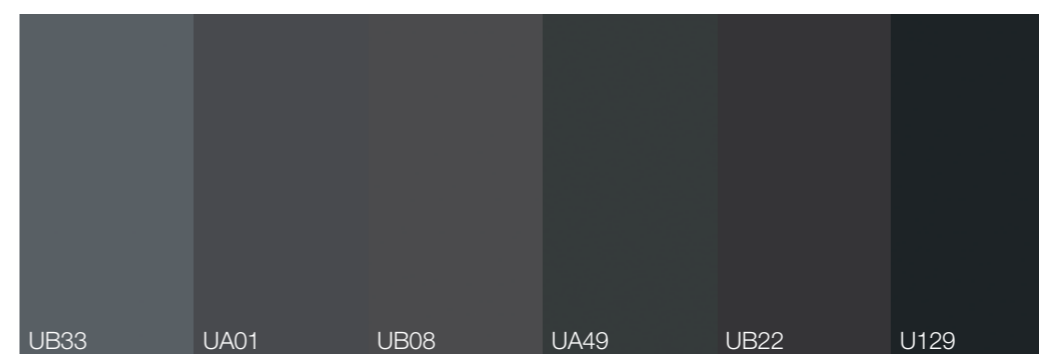

60

表面处理压纹

=

5400

纯色系列产品

STILL

Still 系列呈现出一组永恒、经典和优雅的色彩。在这一系列色板中，中性色调被定义在冷色调和暖色调中。不仅色域范围广，可适用于不同的家居环境和家具，同时与Sparkling系列组合使用能够达到最佳的表现效果。

The Still family presents a selection of timeless, classic and elegant colours. In this palette the neutral shades are declined within cold and warm tones. The wide chromatic range is adaptable to various environments and furniture, reaching maximum expressiveness when combined with the colours of the Sparkling family.