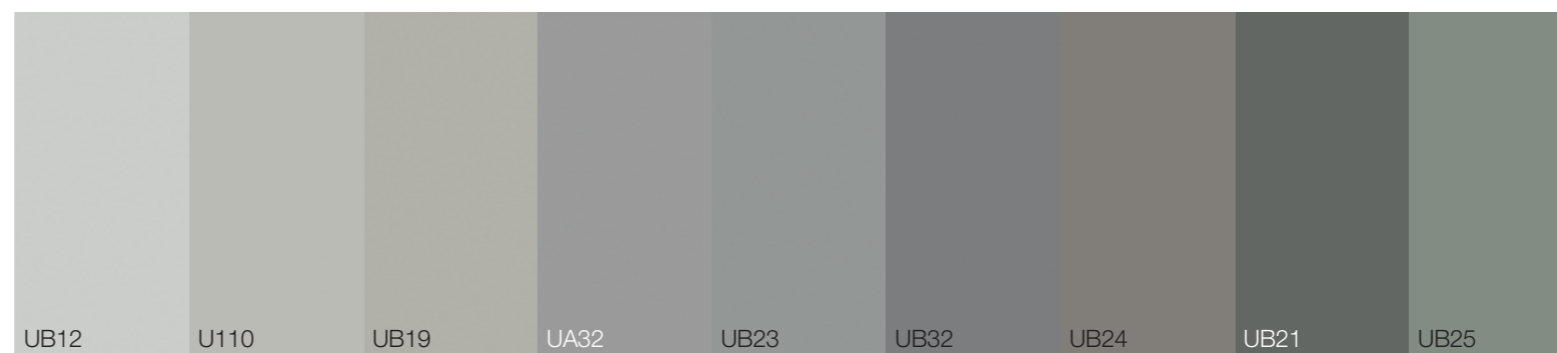

纯色系列

可丽芙 Solid Colours 纯色系列与MILO工作室联合开发，包含90款颜色，分为两个系列：Still和Sparkling。

90张装饰纸通过水性热固性树脂着色和浸渍处理，与60款可丽芙表面处理压纹结合，创造出系列用于家具和室内领域的饰面板，防火板及封边条。

The Cleaf Solid Colours collection developed in collaboration with Studio MILO consists of 90 colours in two families: Still and Sparkling. 90 decorative papers pigmented and impregnated with water-based thermosetting resins that can be combined with the 60 Cleaf textures, to create a collection of faced panels, laminates and ABS edges for furniture and interior design.

60

表面处理压纹

=

5400

纯色系列产品

STILL

Still 系列呈现出一组永恒、经典和优雅的色彩。在这一系列色板中，中性色调被定义在冷色调和暖色调中。不仅色域范围广，可适用于不同的家居环境和家具，同时与Sparkling系列组合使用能够达到最佳的表现效果。

The Still family presents a selection of timeless, classic and elegant colours. In this palette the neutral shades are declined within cold and warm tones. The wide chromatic range is adaptable to various environments and furniture, reaching maximum expressiveness when combined with the colours of the Sparkling family.