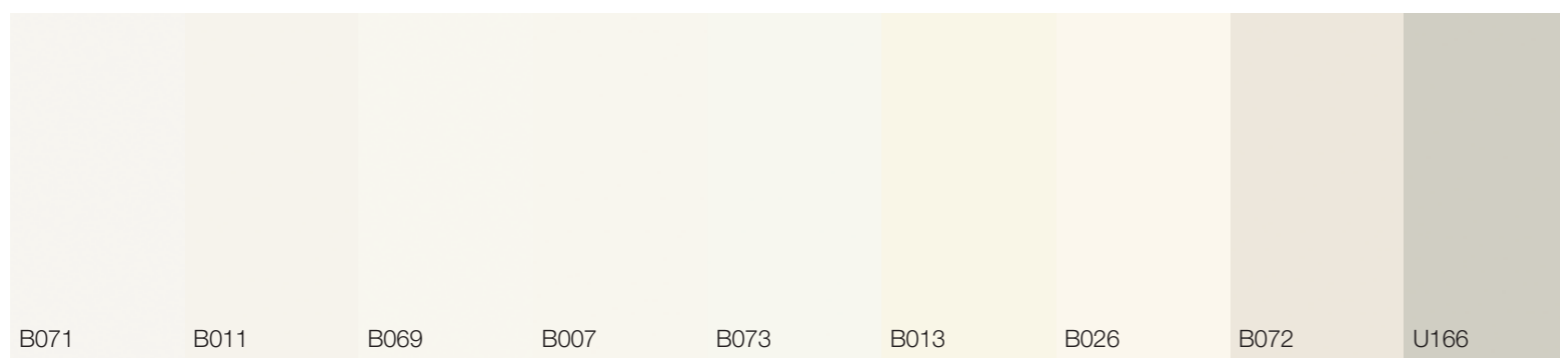

60

表面处理压纹

=

5400

纯色系列产品

STILL

Still 系列呈现出一组永恒、经典和优雅的色彩。在这一系列色板中，中性色调被定义在冷色调和暖色调中。不仅色域范围广，可适用于不同的家居环境和家具，同时与Sparkling系列组合使用能够达到最佳的表现效果。

The Still family presents a selection of timeless, classic and elegant colours. In this palette the neutral shades are declined within cold and warm tones. The wide chromatic range is adaptable to various environments and furniture, reaching maximum expressiveness when combined with the colours of the Sparkling family.