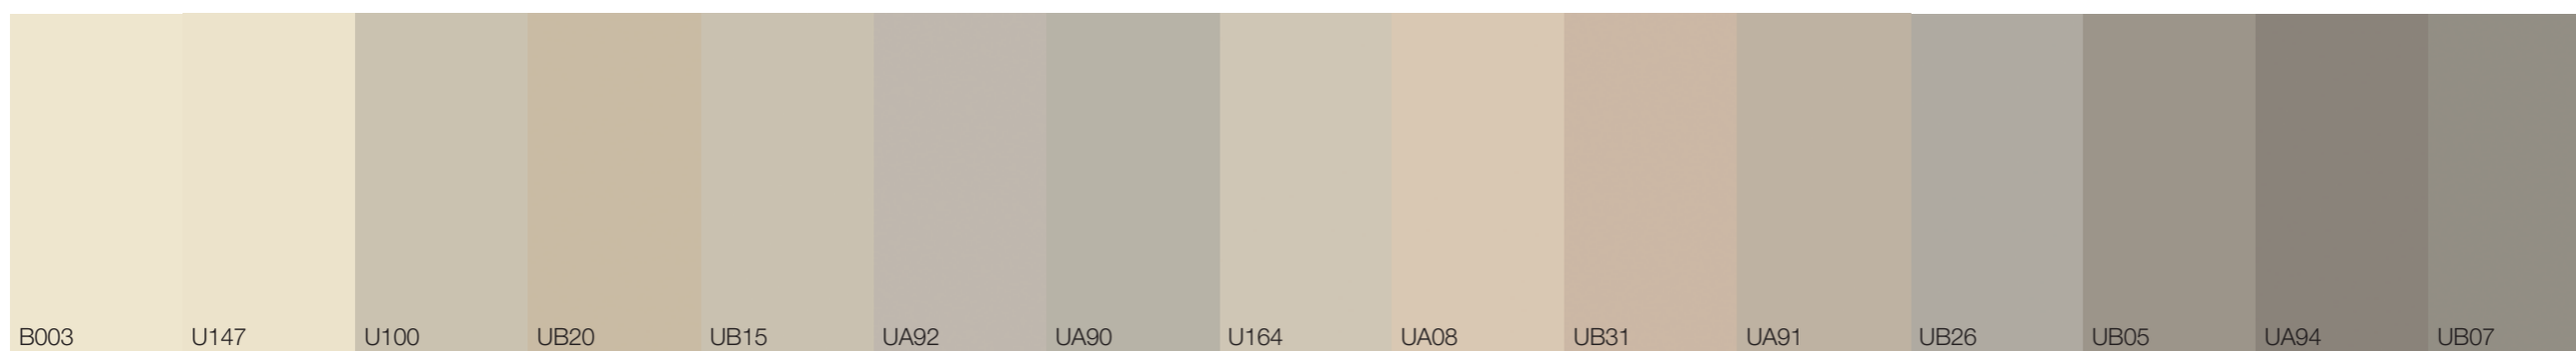

60

表面处理压纹

=

5400

纯色系列产品

STILL

Still 系列呈现出一组永恒、经典和优雅的色彩。在这一系列色板中，中性色调被定义在冷色调和暖色调中。不仅色域范围广，可适用于不同的家居环境和家具，同时与Sparkling系列组合使用能够达到最佳的表现效果。

The Still family presents a selection of timeless, classic and elegant colours. In this palette the neutral shades are declined within cold and warm tones. The wide chromatic range is adaptable to various environments and furniture, reaching maximum expressiveness when combined with the colours of the Sparkling family.